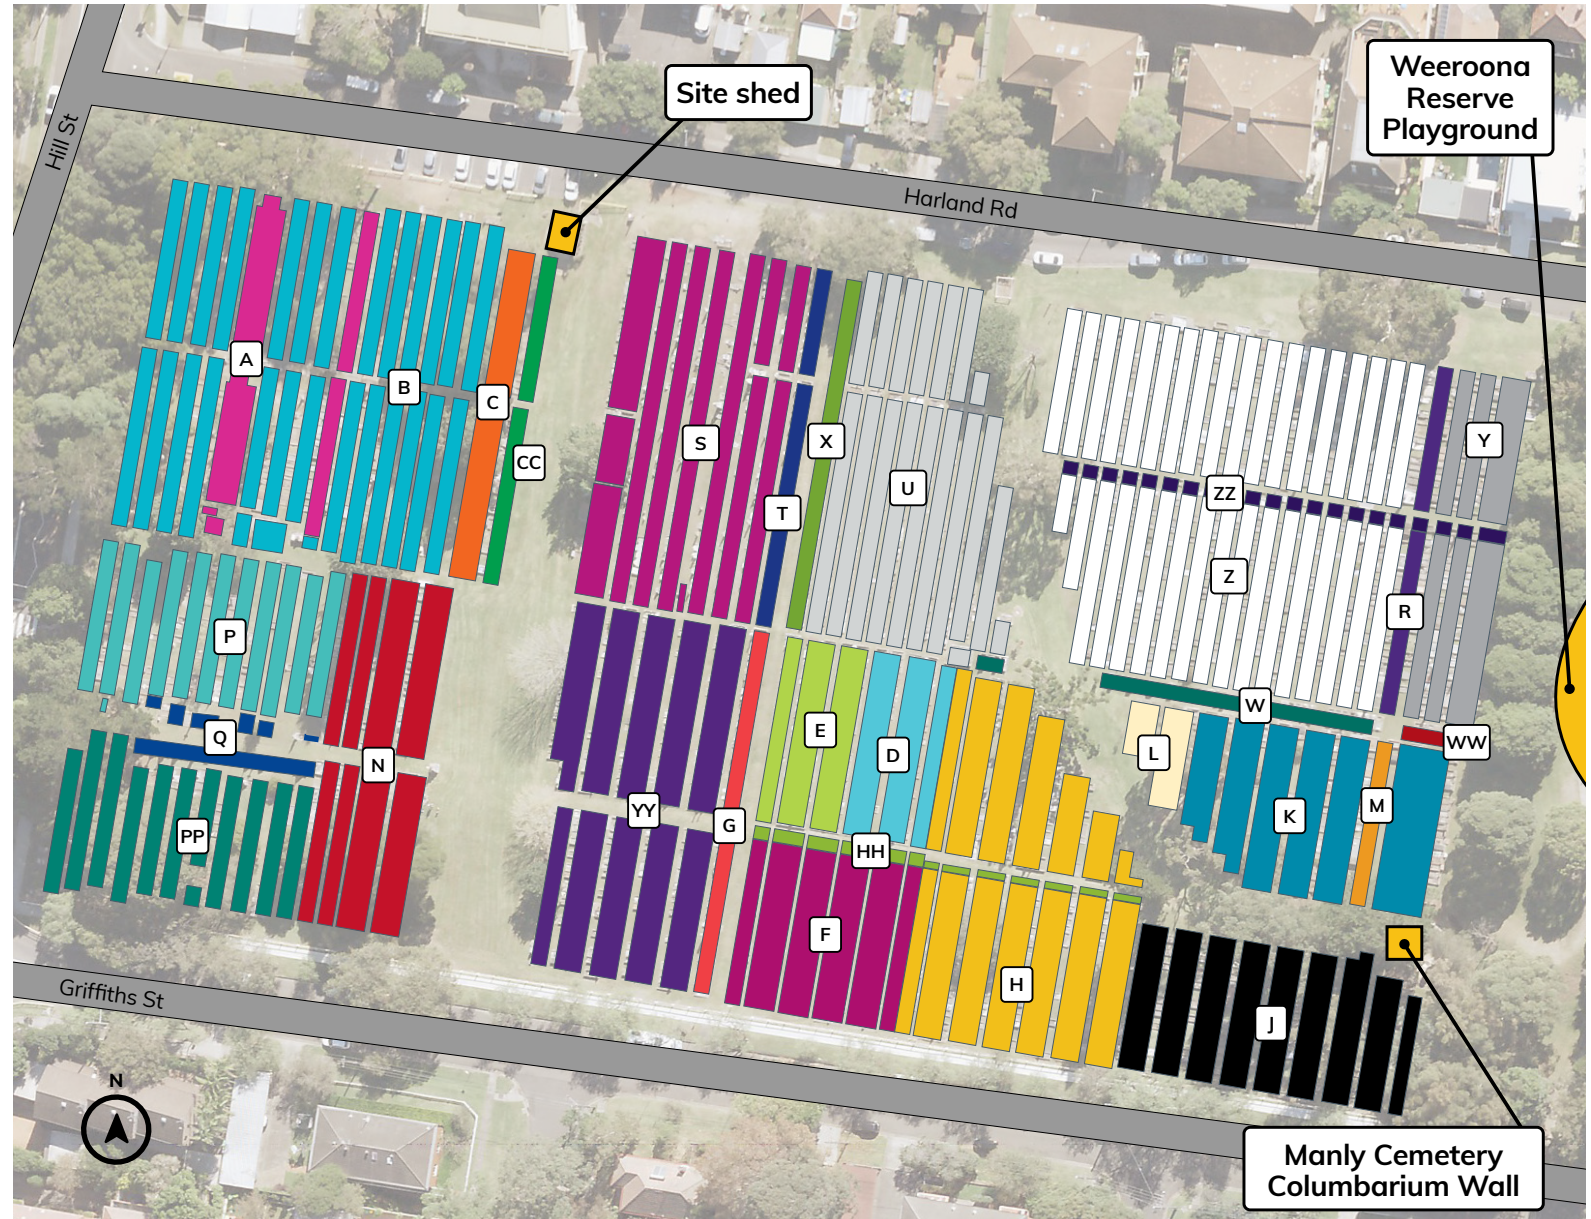

Manly cemetery location map

Grave location by section

Church of England

- Section A
- Section B
- Section C
- Section CC
- Section D
- Section E
- Section F
- Section G
- Section H
- Section HH
- Section J
- Section K
- Section L
- Section M

General

- Section S
- Section T
- Section U
- Section W
- Section WW
- Section X
- Section Y
- Section YY
- Section Z
- Section ZZ

Catholic

- Section N
- Section P
- Section PP
- Section Q
- Section R

For more details on a specific location, visit northernbeaches.nsw.gov.au/services/cemeteries/manly-cemetery/deceased-search