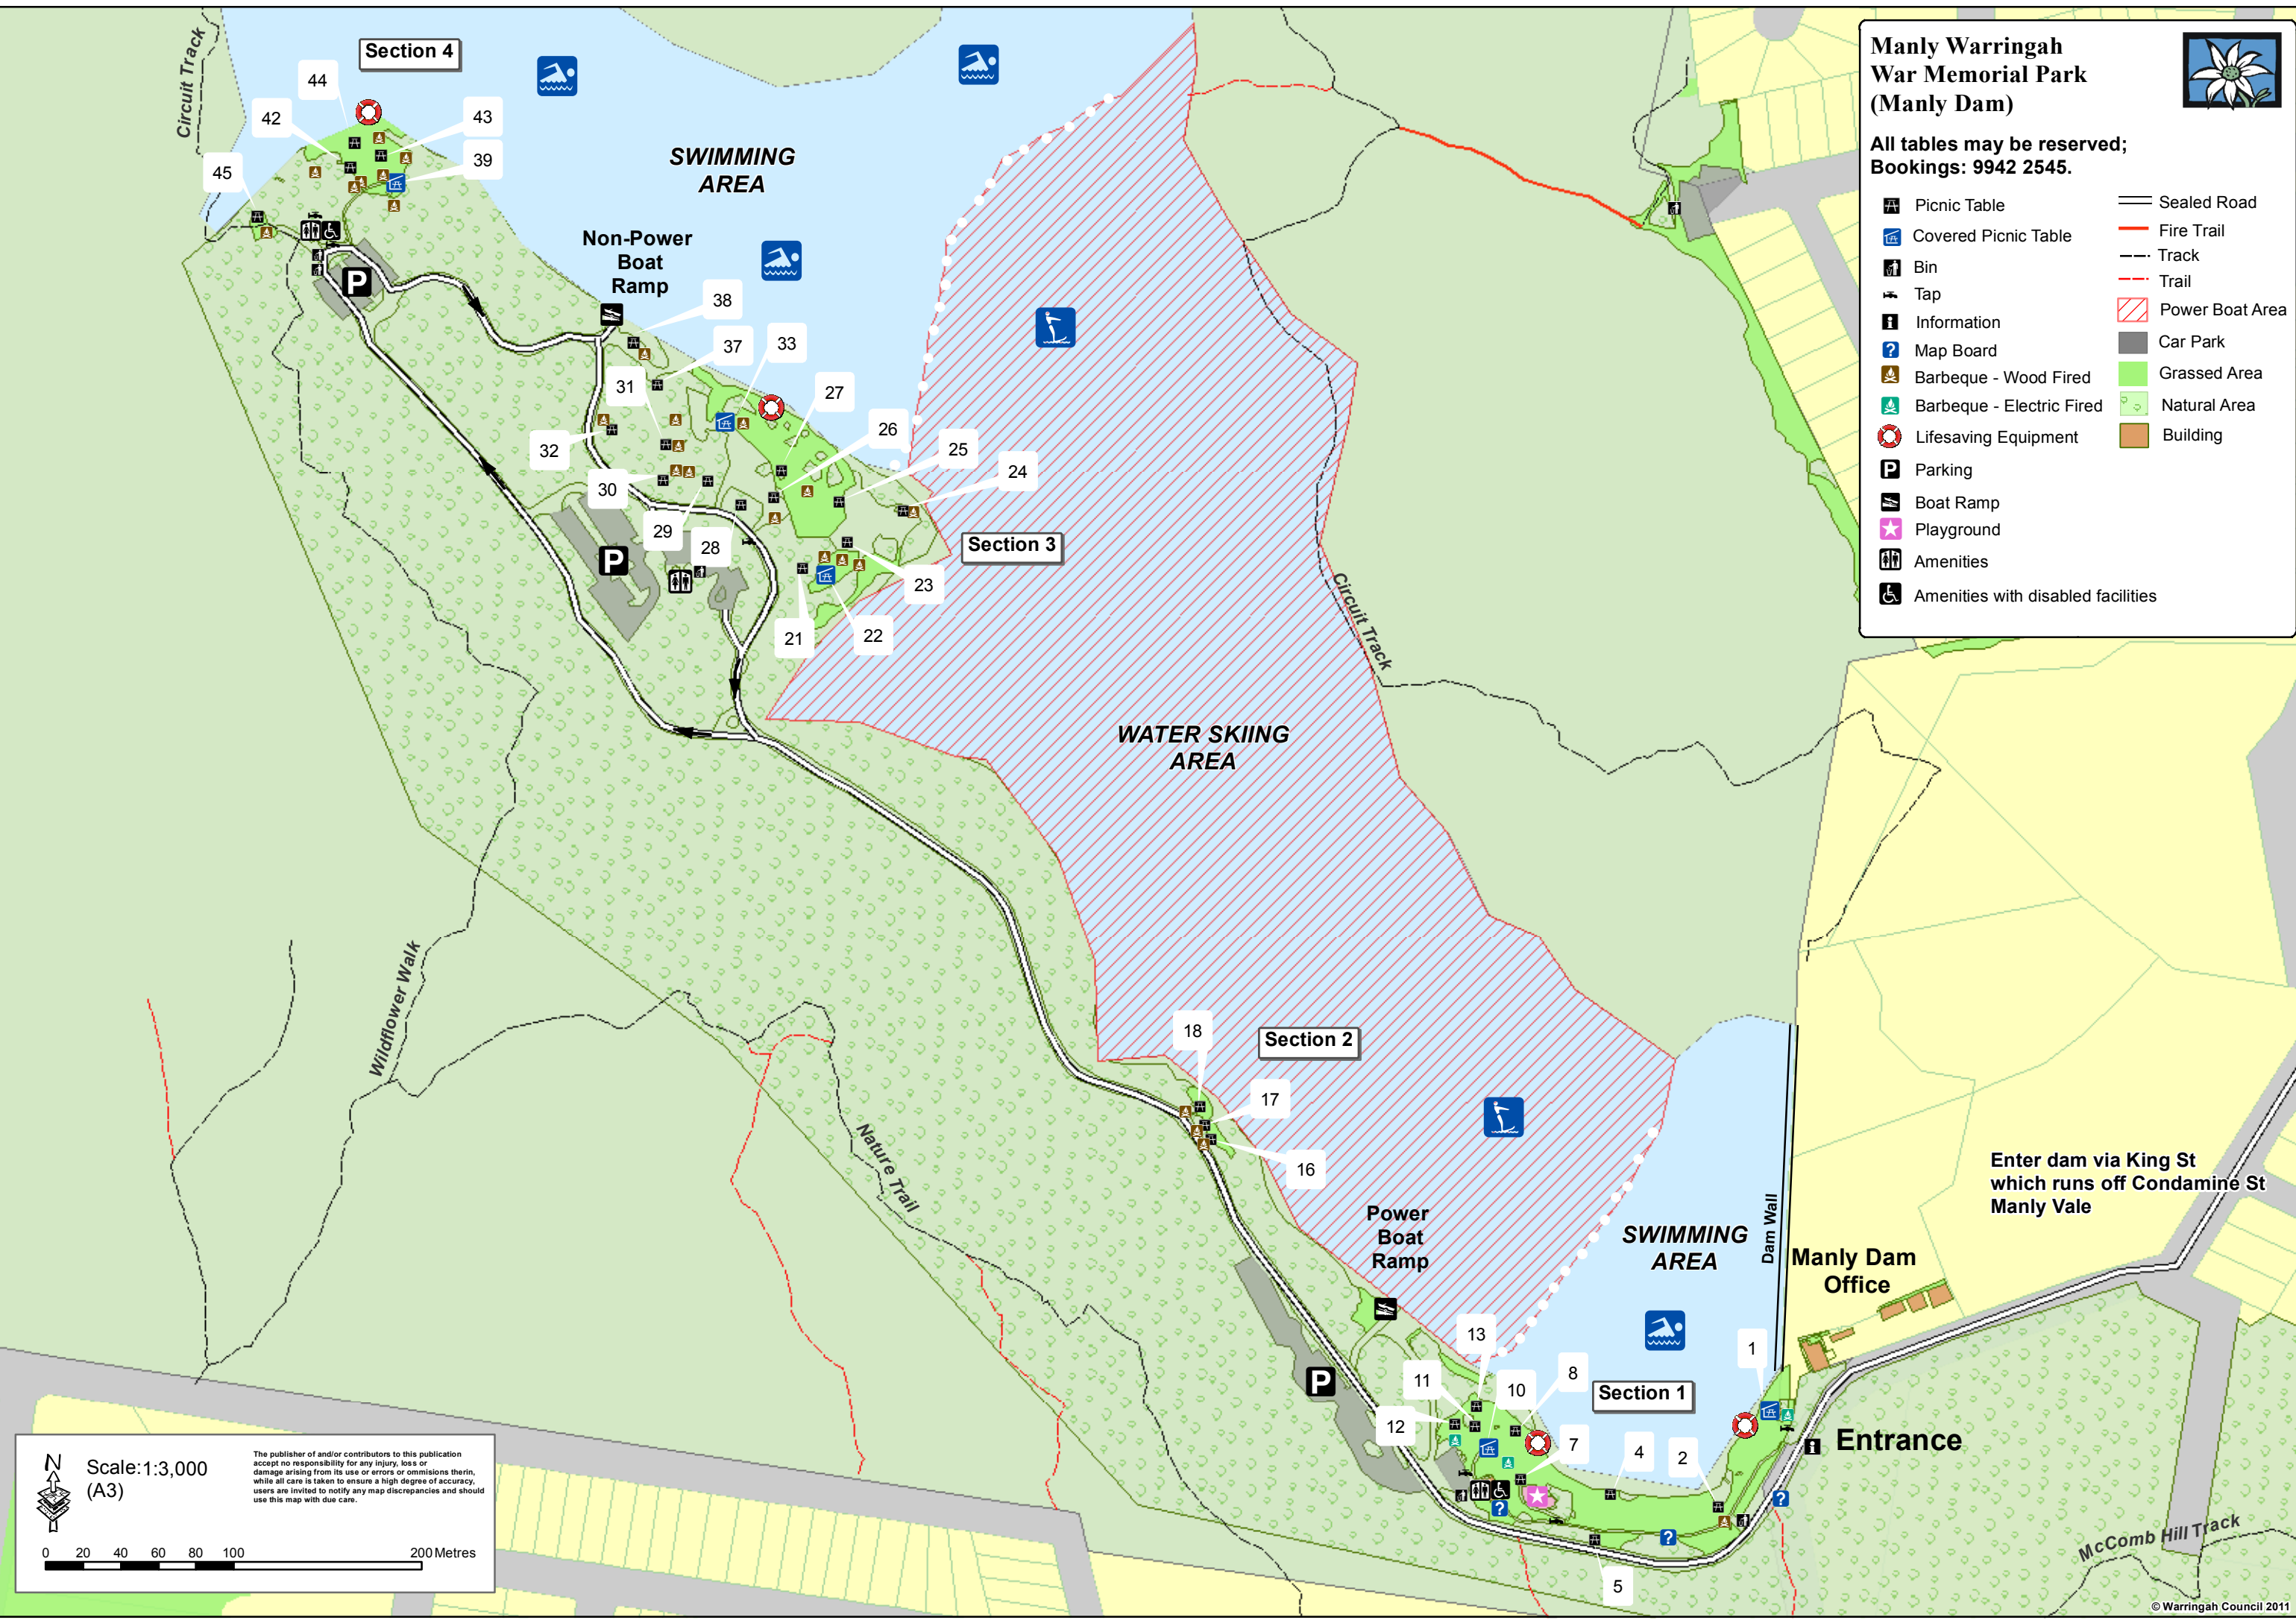

Manly Warringah War Memorial Park (Manly Dam)

All tables may be reserved;
Bookings: 9942 2545.

- | | | | |
|--|------------------------------------|--|-----------------|
| | Picnic Table | | Sealed Road |
| | Covered Picnic Table | | Fire Trail |
| | Bin | | Track |
| | Tap | | Trail |
| | Information | | Power Boat Area |
| | Map Board | | Car Park |
| | Barbeque - Wood Fired | | Grassed Area |
| | Barbeque - Electric Fired | | Natural Area |
| | Lifesaving Equipment | | Building |
| | Parking | | |
| | Boat Ramp | | |
| | Playground | | |
| | Amenities | | |
| | Amenities with disabled facilities | | |

Scale: 1:3,000 (A3)

The publisher of and/or contributors to this publication accept no responsibility for any injury, loss or damage arising from its use or errors or omissions therein, while all care is taken to ensure a high degree of accuracy, users are invited to notify any map discrepancies and should use this map with due care.